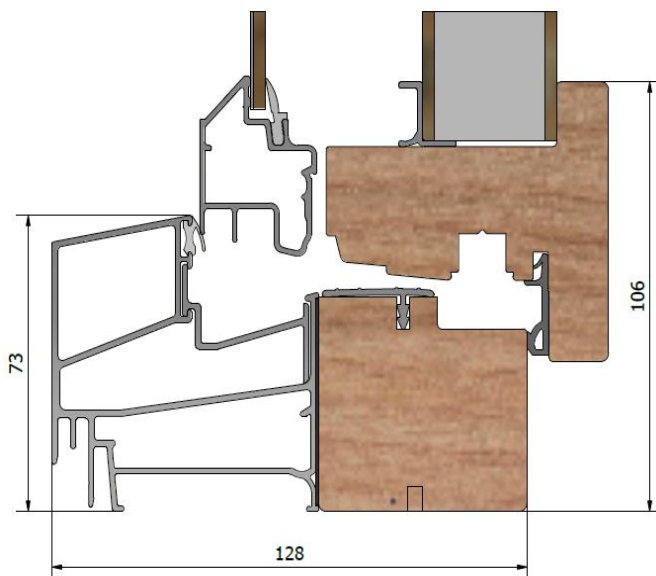

# Royal LID1281

Inward opening door, 2+1 glazed

Product Facts

With insulated panel

Fully glazed

With sash transom

<b>Frame depth (mm)</b>	<b>128</b>
Sound reduction $R_w$ (dB)	40 - 50
U-value ( $W/m^2K$ )	0,9 – 1,1
Surface finish	Optional RAL or NCS
Weep holes	Hidden or Visible
Opening	Inward
Hinges	Bolt-hinges